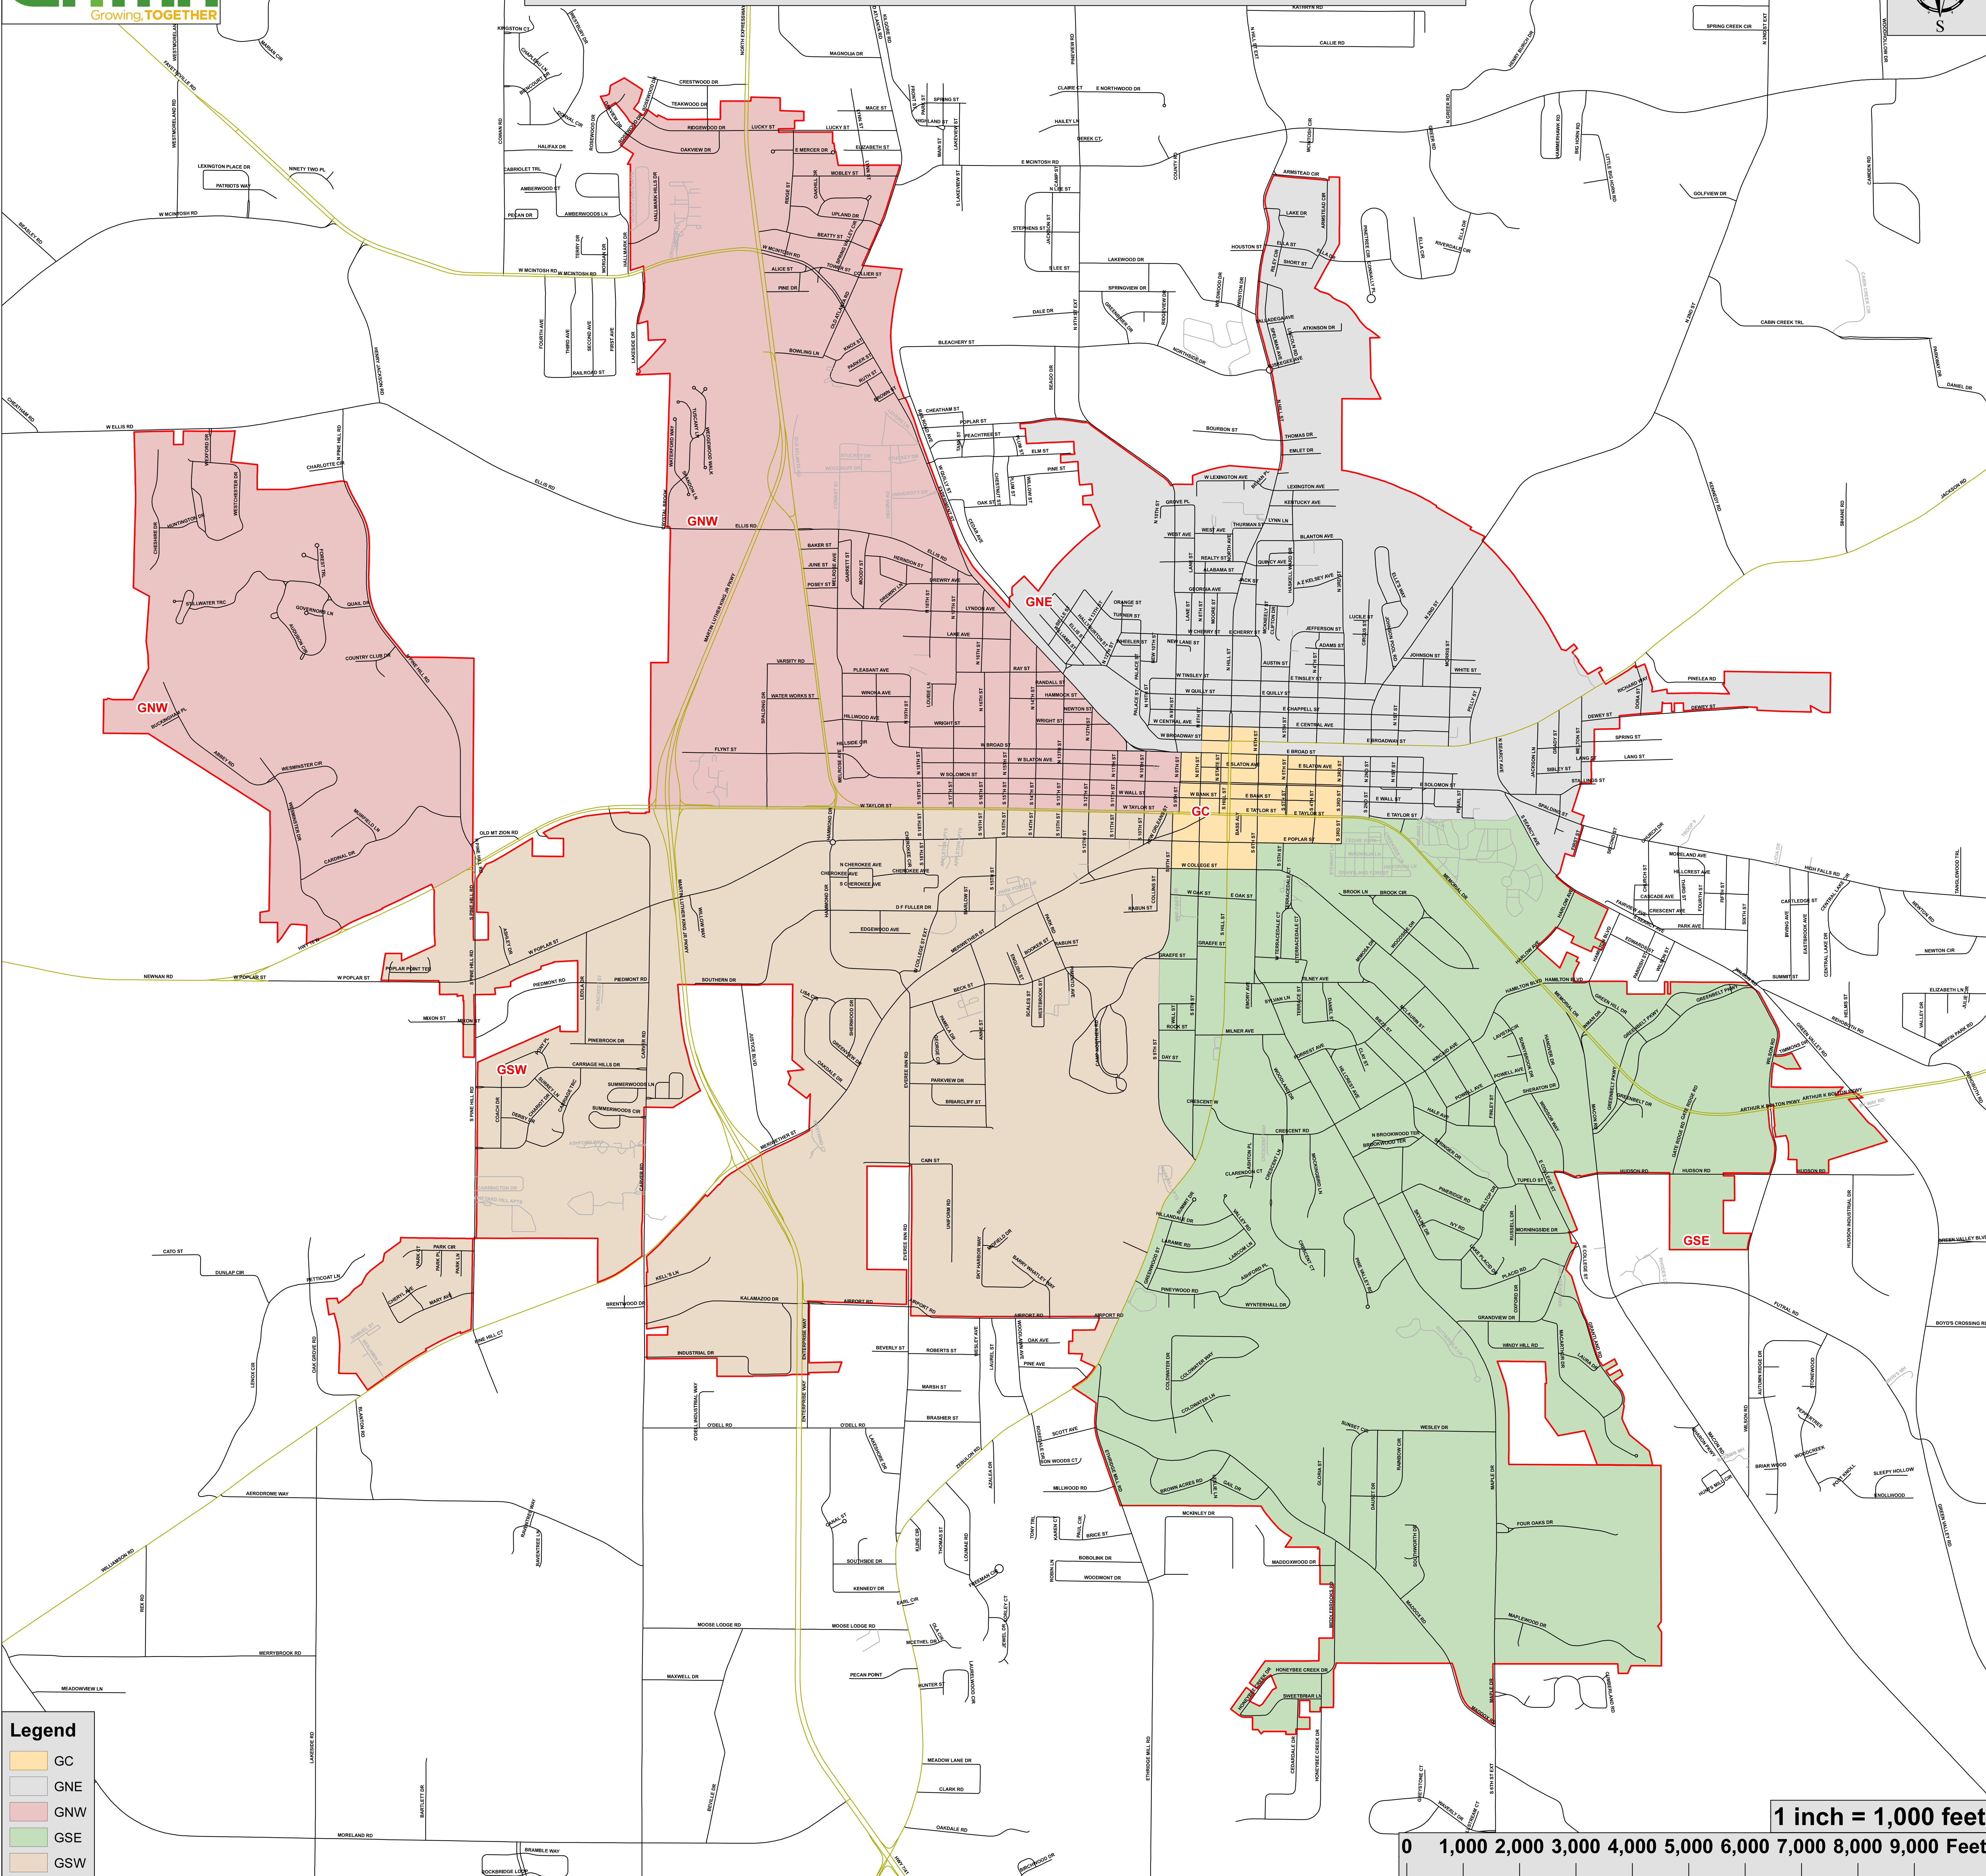

CITY OF GRIFFIN POLICE ZONES

- Legend**
- GC
 - GNE
 - GNW
 - GSE
 - GSW

1 inch = 1,000 feet
0 1,000 2,000 3,000 4,000 5,000 6,000 7,000 8,000 9,000 Feet