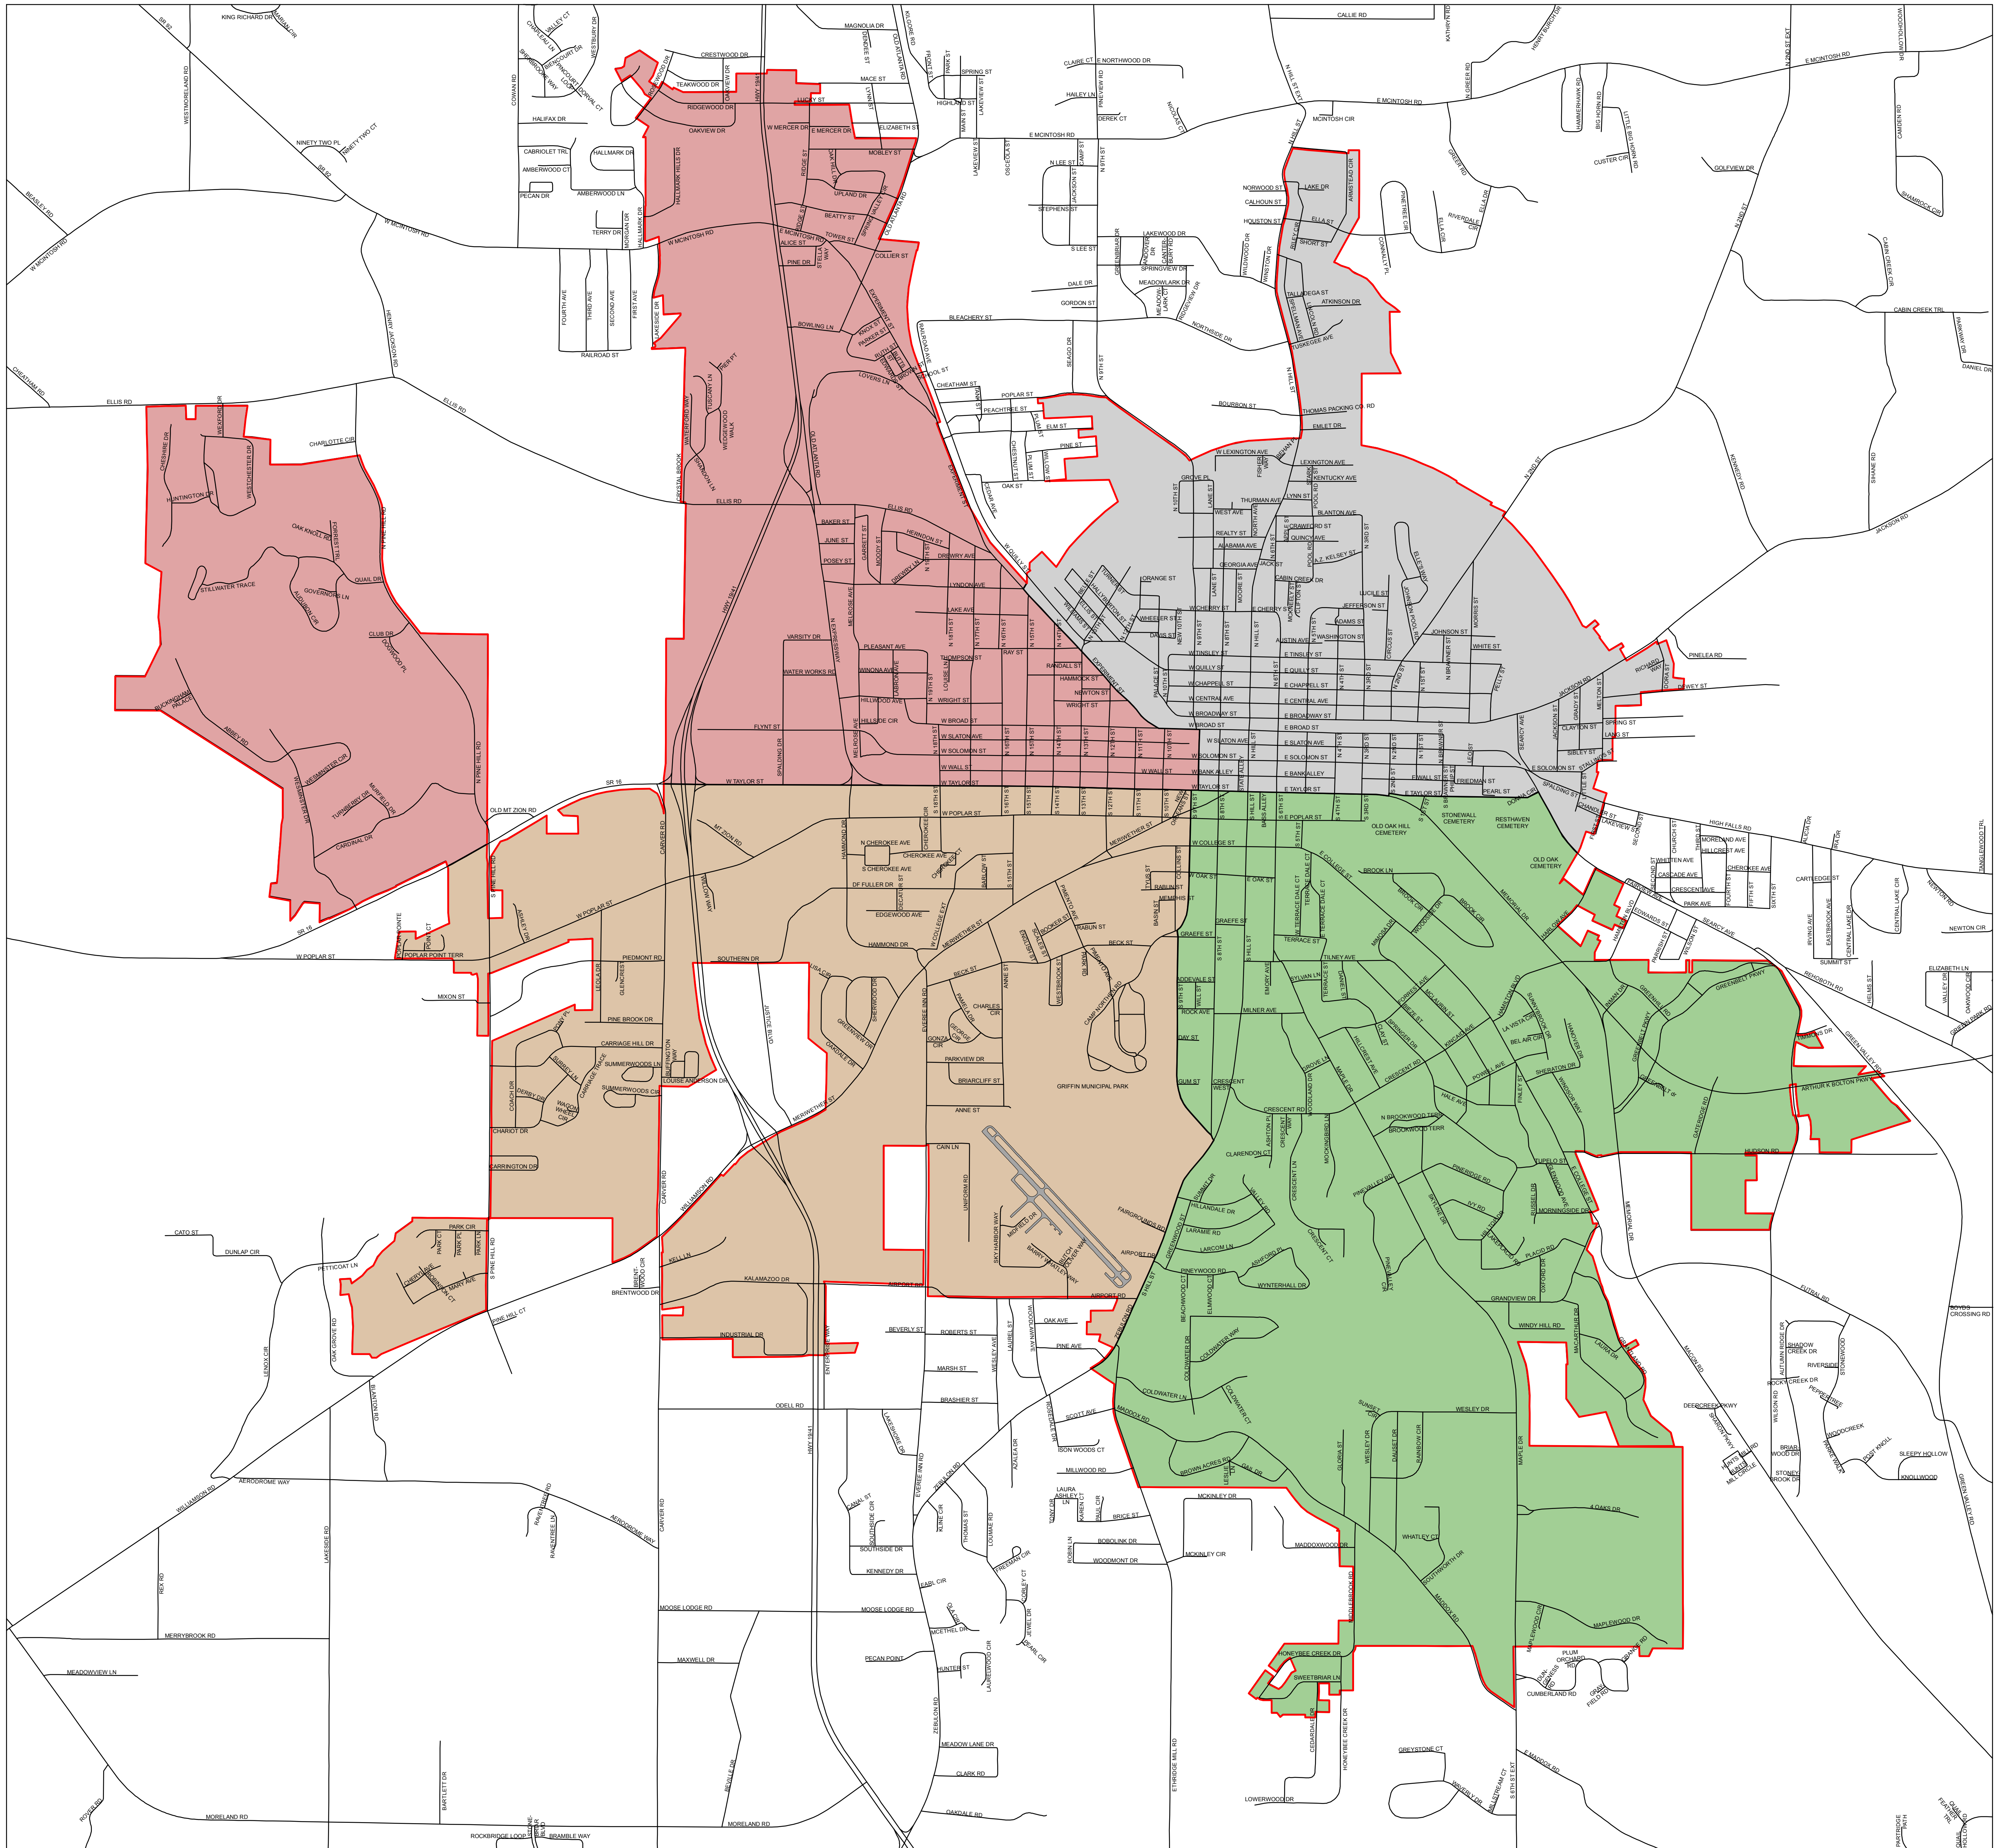

1 2 3 4 5 6 7 8 9 10 11 12 13 14

A
B
C
D
E
F
G
H
I
J
K
L
M

City of Griffin
GIS Department
Copyright (C) 2008. City of Griffin GIS Department.

0 1,200 2,400 3,600 4,800 6,000 Feet

1 inch equals 1,200 feet

Legend	
	Police Zone 1 - Captain Keith Daniel
	Police Zone 2 - Captain Dwayne Jones
	Police Zone 3 - Captain Jeff Mason
	Police Zone 4 - Captain Donald Britt